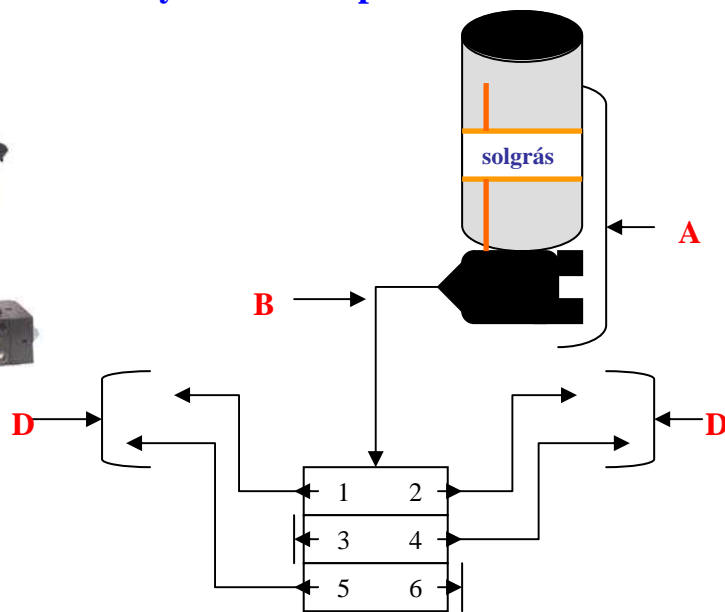

## TECHNICAL SHEET

### Centralized lubrication system SOLGRASMATIC-3

#### System description:

- A:** Tank and pump.
- B:** Main line high pressure hose.
- C:** Multipoint distributor.
- D:** Secondary line plastic tube semi-rigid PA.

#### Technical features:

- **Operative Temperature:** From -30°C to +80°C
- **Number of outputs:** 1,2 or 3.
- **Pumping system:** For pistons of Ø 6mm, pneumatic operated.
- **Connecting to main line:** Quick connect tube ø 6 mm.
- **Tank capacity:** 2-4-8 litres with min/max level indication.
- **System removal of air bubbles:** Through a rotating cylinder and an air chamber.
- **Flow rate:** 2,8 cm<sup>3</sup> / min. (Criterion: Consistency of grease NGLI 2, temperature 20°C, pressure 1 atm, back pressure of 100 bar and voltage 12V/24V)
- **Reducer gear:** In screw, with helicoidal roller, with electric motor DC.
  - Voltage: 12V DC or 24V DC.
  - Nominal power consumption: 1 A (model of 12V) – 0,5 A (model of 24V)
  - Maximum power consumption: 6,5 A (model of 12V) – 3 A (model of 24V)
  - Rpm: 22 rpm.
- **Power:** 12V DC, 24V DC, 110V AC or 220V AC – 50Hz.
- **Protection IP65.**
- **Control system:** 3 models: No timer, with timer working time and pause, or pause timer and cycle timer.
- **Optional:** Minimum level control system.